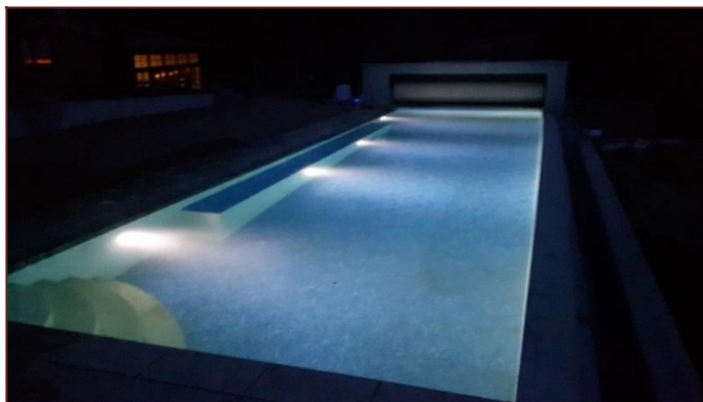

Anti-drowning System – Roll Deck ‘Romantic-HuntingLodge-en-Provence****’

Instructions for Anti-Drowning Roll Deck for Swimming Pool

As per French legislation the deck should ALWAYS be closed when not in use. Children should always be accompanied by a responsible adult while using the pool. This is your own responsibility. We do not supervise the pool.

Anti-Drowning system (WALU ROLL DECK Swimming pool)

The pool has a WALU ROLL DECK which is an anti-drowning safety system compliant with the French standard NF P 90-308 (as tested by LNE). When the pool is not in use and left unattended, the cover should be always be closed to avoid accidents (a human or an animal falling in).

Instructions on how this systems works, will be given to you upon arrival. In case you have problems in handling the cover, please ask staff for assistance. More information:

<https://www.walter-pool.com/en_GB/waluroll>

Instructions on how to use is available in the house (together with the house information). FYI: here is a link to download PDF's: <https://www.walter-pool.com/en_GB/waluroll>

If you need more information or help, please heck with our local staff!

OUR STAFF: +33 687092849